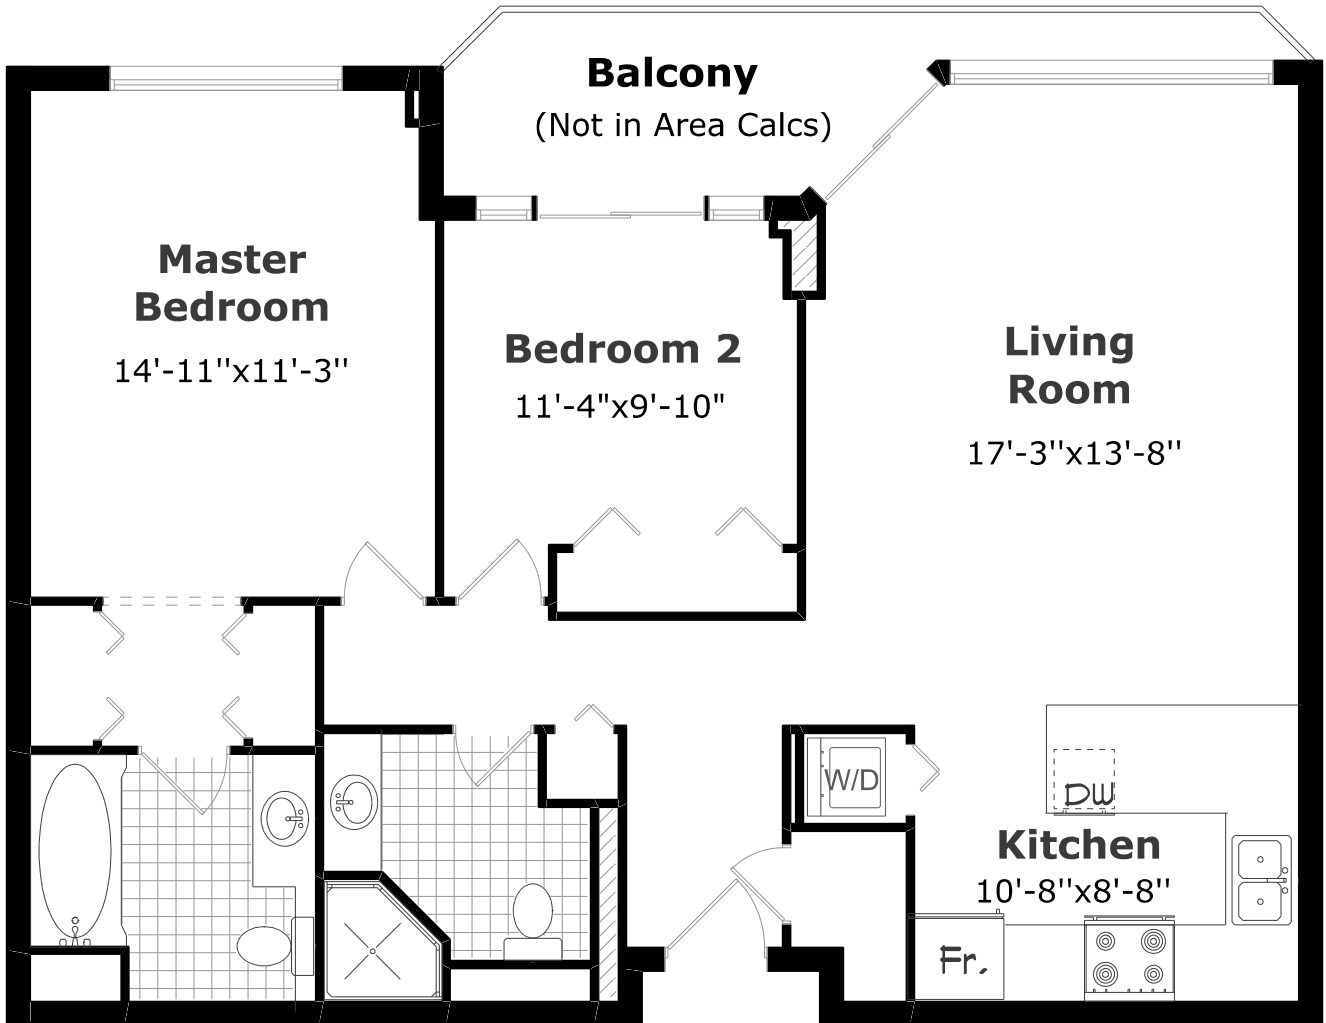

2210 Lakehore Road

Scale (ft)

Scale (M)

January 2018

Floor Plan

901.7 sq. ft.

Measurements may not be 100% accurate. Floor Plans provided for illustrative purposes only. Room sizes not used to calculate area.