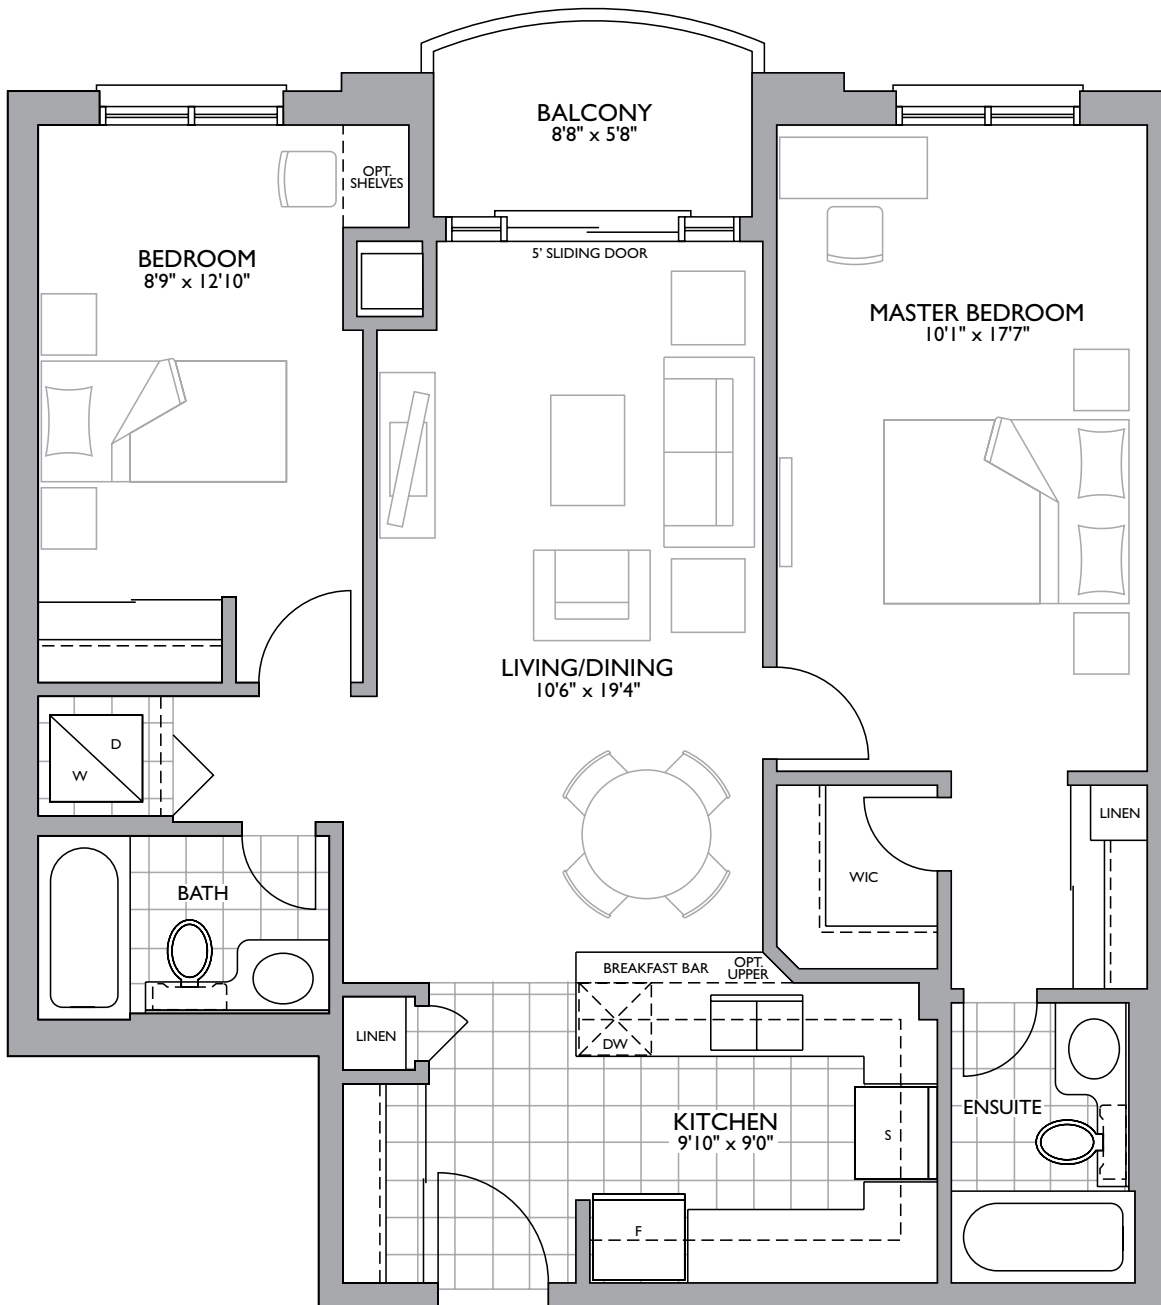

RENAISSANCE CONDOS

944

SQ. FT.

C1c

2 BEDROOM

All exteriors renderings are artist's concept. All plans and dimensions are approximate and subject to change without notice. All main image floor plans apply to elevation "A" of this model type. Note that plans and room dimensions may vary according to elevation. E. & O. E.