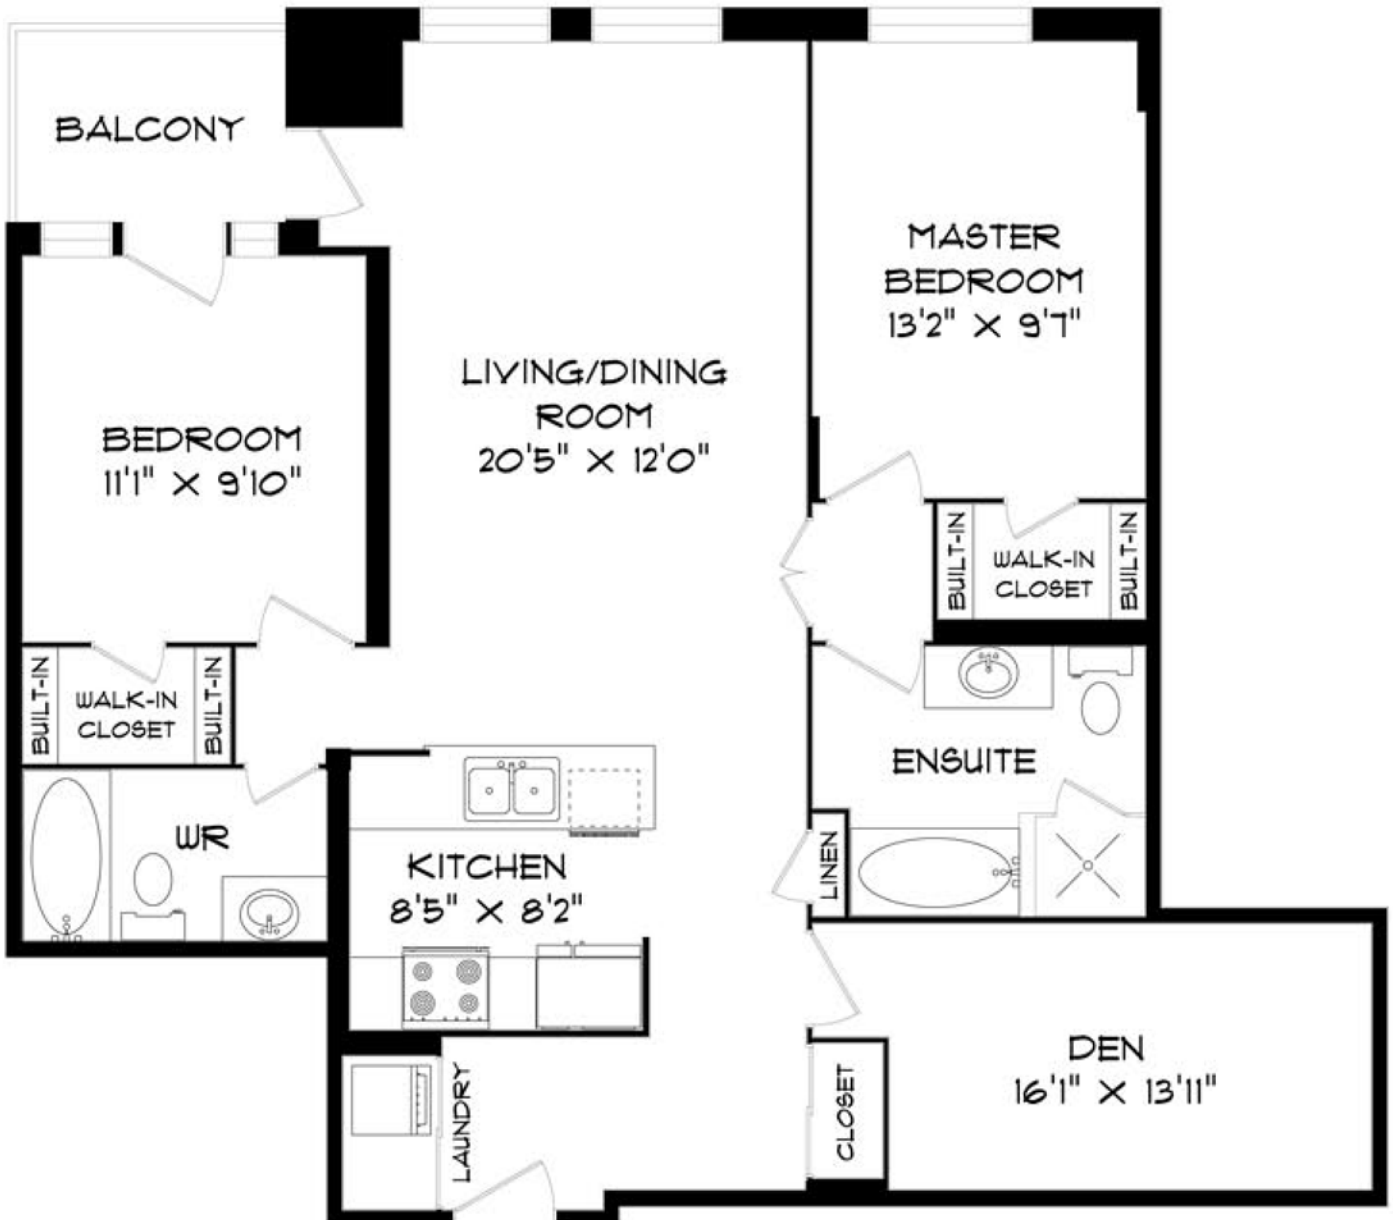

# 910-40 Old Mill Road

Castlefield Floor Plan  
1092 square feet